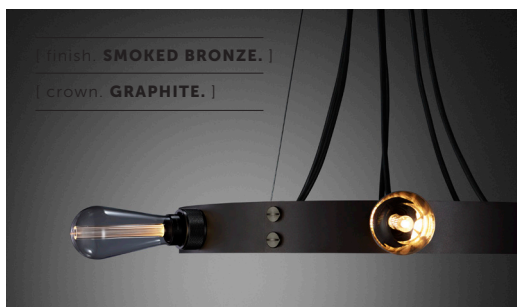

BUSTER+PUNCH

LONDON

[product.]

HERO LIGHT

[type. **CHANDELIER.**]

[knurl. **CROSS.**]

[material. **SOLID METAL.**]

Our HERO light is a chandelier made from a 2mm powder coated metal ring, with solid knurled metal detailing. The light pendants can be set in the ring or left to hang through the centre and can be finished with a choice of our light bulbs.

[finish. **BRASS.**]

[crown. **GRAPHITE.**]

[type. **HERO LIGHT.**]

[info. **MEASUREMENTS.**]

[info. **SPECIFICATIONS.**]

6 x Solid Metal Pendants

E27 SCREW

220-240V~

IP20

40W MAX

Bulbs sold separately

* 0.75m and 1.25m lengths are only available in Smoked Bronze.
3m SKUs are all adjustable from 3m to 0.5m by adjusting the cable lengths during install.

[info. **FINISH & SKU NUMBERS.**]

[length. **1.25 M.**]

● Stone + Smoked Bronze

[sku.]

UK-HE6-SM-1.25-SN

● Graphite + Smoked Bronze

RHE-071019

[length. **3 M.**]

● Stone + Steel