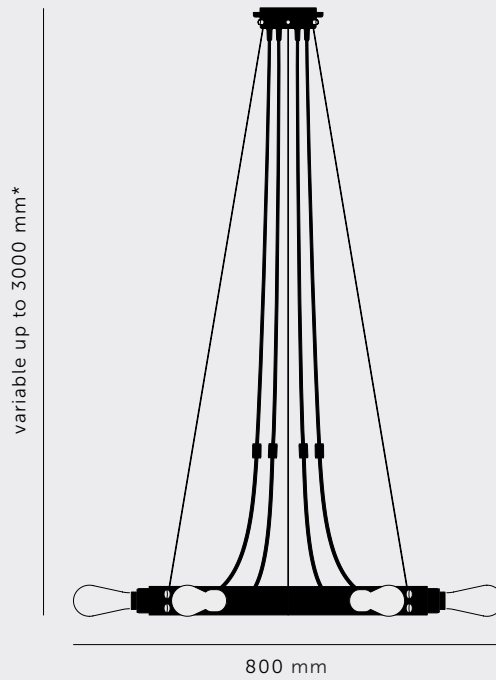

BUSTER+PUNCH

LONDON

[product.]

HERO LIGHT

[type. **CHANDELIER.**]

[knurl. **CROSS.**]

[material. **SOLID METAL.**]

Our HERO light is a chandelier made from a 2mm powder coated metal ring, with solid knurled metal detailing. The light pendants can be set in the ring or left to hang through the centre and can be finished with a choice of our light bulbs.

[finish. **BRASS.**]

[crown. **GRAPHITE.**]

[type. **HERO LIGHT.**]

[info. **MEASUREMENTS.**]

[info. **SPECIFICATIONS.**]

6 x Solid Metal Pendants

E27 SCREW

220-240V~

IP20

40W MAX

Bulbs sold separately

* 0.75m and 1.25m lengths are only available in Smoked Bronze.
3m SKUs are all adjustable from 3m to 0.5m by adjusting the cable lengths during install.

[info. **FINISH & SKU NUMBERS.**]

[length. **1.25 M.**]

● Stone + Smoked Bronze

[sku.]

UK-HE6-SM-1.25-SN

● Graphite + Smoked Bronze

RHE-071019

[length. **3 M.**]

● Stone + Steel