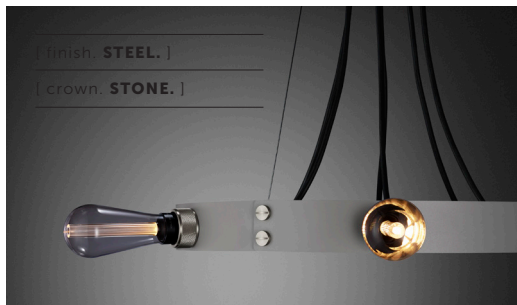

BUSTER+PUNCH

LONDON

[product.]

HERO LIGHT

[type. **CHANDELIER.**]

[knurl. **CROSS.**]

[material. **SOLID METAL.**]

Our HERO light is a chandelier made from a 2mm powder coated metal ring, with solid knurled metal detailing. The light pendants can be set in the ring or left to hang through the centre and can be finished with a choice of our light bulbs.

[finish. **BRASS.**]

[crown. **GRAPHITE.**]

[type. **HERO LIGHT.**]

[info. **MEASUREMENTS.**]

[info. **SPECIFICATIONS.**]

6 x Solid Metal Pendants

E27 SCREW

220-240V~

IP20

40W MAX

Bulbs sold separately

* 0.75m and 1.25m lengths are only available in Smoked Bronze.
3m SKUs are all adjustable from 3m to 0.5m by adjusting the cable lengths during install.

[info. **FINISH & SKU NUMBERS.**]

[length. **1.25 M.**]

● Stone + Smoked Bronze

[sku.]

UK-HE6-SM-1.25-SN

● Graphite + Smoked Bronze

RHE-071019

[length. **3 M.**]

● Stone + Steel