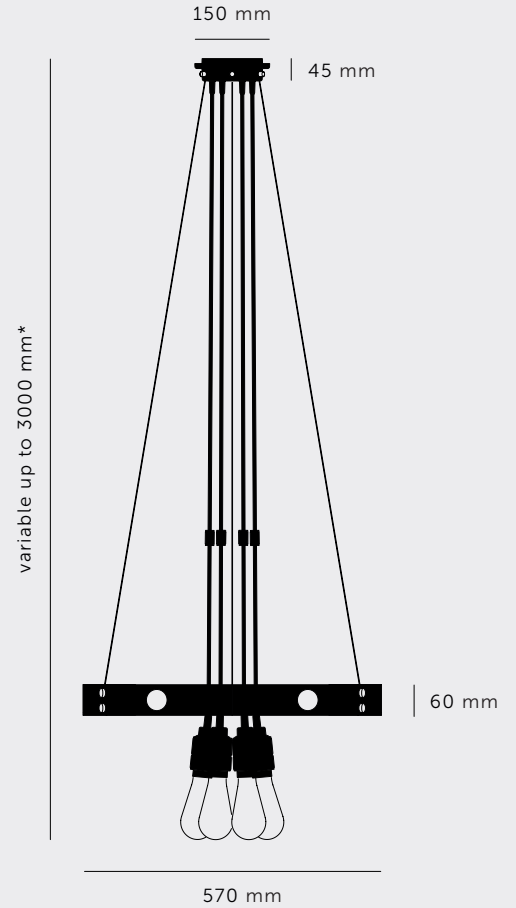

BUSTER+PUNCH

LONDON

[product.]

HERO LIGHT

[type. **CHANDELIER.**]

[knurl. **CROSS.**]

[material. **SOLID METAL.**]

Our HERO light is a chandelier made from a 2mm powder coated metal ring, with solid knurled metal detailing. The light pendants can be set in the ring or left to hang through the centre and can be finished with a choice of our light bulbs.

[finish. **BRASS.**]

[crown. **GRAPHITE.**]

[type. **HERO LIGHT.**]

[info. **MEASUREMENTS.**]

[info. **SPECIFICATIONS.**]

6 x Solid Metal Pendants

E27 SCREW

220-240V~

IP20

40W MAX

Bulbs sold separately

* 0.75m and 1.25m lengths are only available in Smoked Bronze.
3m SKUs are all adjustable from 3m to 0.5m by adjusting the cable lengths during install.

[info. **FINISH & SKU NUMBERS.**]

[length. **1.25 M.**]

● Stone + Smoked Bronze

[sku.]

UK-HE6-SM-1.25-SN

● Graphite + Smoked Bronze

RHE-071019

[length. **3 M.**]

● Stone + Steel