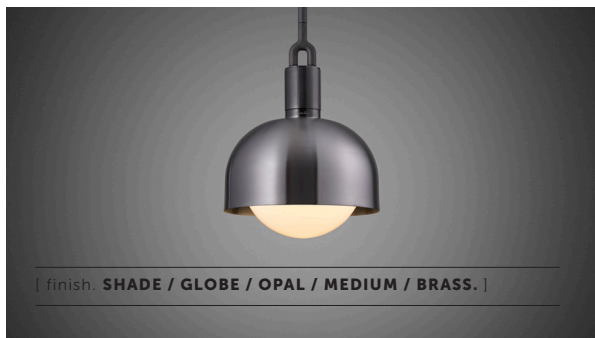

BUSTER+PUNCH

LONDON

[product.

FORKED PENDANT / SHADE / GLOBE

[type. **PENDANT LIGHT.**]

[detail. **FORKED.**]

[process. **ROUGH-CAST.**]

[region. **UK + EUROPE + AUSTRALIA.**]

A light pendant made from cast and machined metal, featuring our signature diamond-cut linear knurl pattern and fork detailing, refined by hand. Its shade is made from hand-spun metal and it comes with a handblown glass globe.

Bulb included

CB Certified / Class 1

1x solid metal light shade

1x hand-blown glass globe

E27 compatible

[info. **FINISH & SKU NUMBERS.**]

[finish.]

[EU + AUZ.]