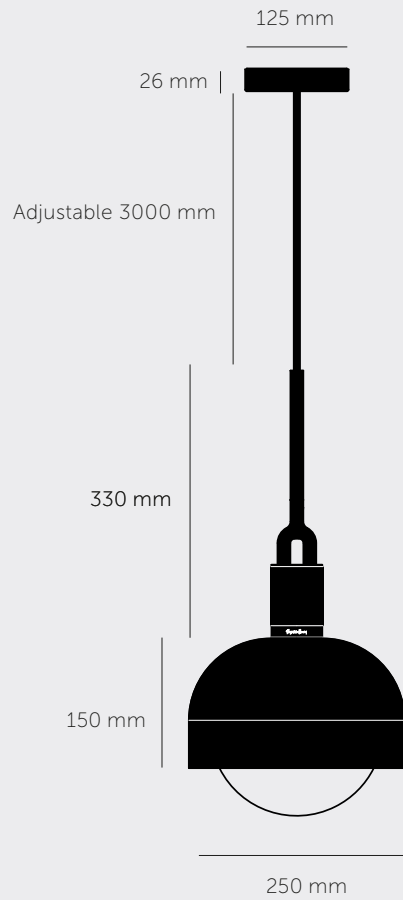

BUSTER+PUNCH

LONDON

[product.

FORKED PENDANT / SHADE / GLOBE

[type. **PENDANT LIGHT.**]

[detail. **FORKED.**]

[process. **ROUGH-CAST.**]

[region. **UK + EUROPE + AUSTRALIA.**]

A light pendant made from cast and machined metal, featuring our signature diamond-cut linear knurl pattern and fork detailing, refined by hand. Its shade is made from hand-spun metal and it comes with a handblown glass globe.

[size. **MEDIUM.**]

[info. **MEASUREMENTS.**]

[info. **SPECIFICATIONS.**]

Pendant light

1x solid metal lamp holder

Adjustable 3000 mm cable

E27 / 220-240 VAC / IP20

Max 7.5W

[size. **LARGE.**]

[info. **MEASUREMENTS.**]

[info. **SPECIFICATIONS.**]

Pendant light

1x solid metal lamp holder

Adjustable 3000 mm cable

E27 / 220-240 VAC / IP20

Max 7.5W